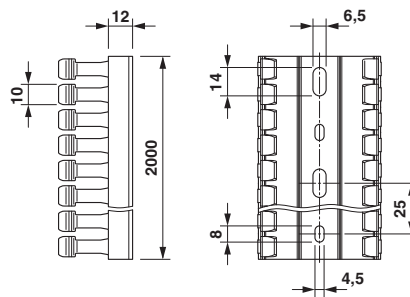

Cable duct for installation and mounting in control cabinets, blue, comprising upper part and mounting base, width: 60 mm, height: 40 mm, length: 2000 mm

Your advantages

- ✓ Easy, burr-free cutting with minimum effort using the CUTFOX-CD cable duct cutter
- ✓ Thanks to its leverage and special cutting geometry, the PPS CD cable duct cutter enables easy, burr-free cutting with minimum effort
- ✓ Predetermined breaking point enables tool-free, burr-free removal of bars
- ✓ The wide, diagonal heads of the cable duct bars make it easy to fit the cover and hold it securely in place
- ✓ Installed conductors are securely held in place by means of wire retaining clips that can be snapped onto bars on the side
- ✓ Plastic body-bound rivets enable easy fixing of cable ducts using the rivet setting tool

Key Commercial Data

Packing unit	1 pc
Minimum order quantity	20 pc
GTIN	 4 046356 507936
GTIN	4046356507936
Custom tariff number	39259020
Country of origin	Germany

Technical data

Dimensions

Length (b)	2000 mm
Width (a)	60 mm
Height (c)	40 mm

Drawings

Dimensional drawing

Base perforation according to DIN EN 50085

Classifications

eCl@ss

eCl@ss 10.0.1	27400703
eCl@ss 11.0	27400703
eCl@ss 4.0	27140600
eCl@ss 4.1	27140600
eCl@ss 5.0	27140600
eCl@ss 5.1	27140600