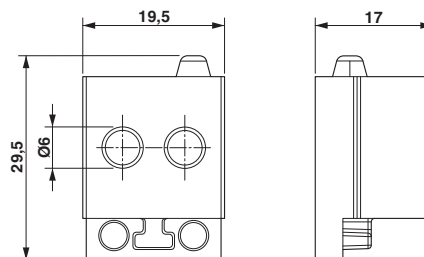

Cable sleeve - CES-STPG-GY-2X6 - 0801709

Technical data

General

No. of conductors	2
Material	SEBS
	SEBS (halogen-free)
Flammability rating according to UL 94	V0
Color	gray

Standards and Regulations

Connection in acc. with standard	CUL
Flammability rating according to UL 94	V0

Environmental Product Compliance

China RoHS	Environmentally friendly use period: unlimited = EFUP-e
	No hazardous substances above threshold values

Drawings

Dimensional drawing

Dimensional drawing

Classifications

eCl@ss

eCl@ss 10.0.1	27144425
eCl@ss 11.0	27144425
eCl@ss 4.0	27081000
eCl@ss 4.1	27081000
eCl@ss 5.0	27081000
eCl@ss 5.1	27081000
eCl@ss 6.0	27081000
eCl@ss 7.0	27069220
eCl@ss 9.0	27144425