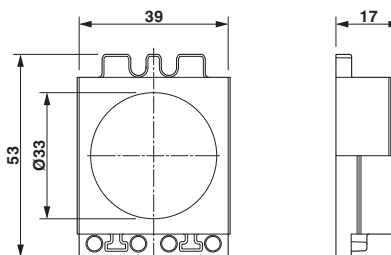

Cable sleeve - CES-LTPG-GY-33 - 0801707

Technical data

General

No. of conductors	1
Material	SEBS
	SEBS (halogen-free)
Flammability rating according to UL 94	V0
Color	gray

Standards and Regulations

Connection in acc. with standard	CUL
Flammability rating according to UL 94	V0

Environmental Product Compliance

China RoHS	Environmentally friendly use period: unlimited = EFUP-e
	No hazardous substances above threshold values

Drawings

Dimensional drawing

Dimensional drawing

Classifications

eCl@ss

eCl@ss 10.0.1	27144425
eCl@ss 11.0	27144425
eCl@ss 4.0	27081000
eCl@ss 4.1	27081000
eCl@ss 5.0	27081000
eCl@ss 5.1	27081000
eCl@ss 6.0	27081000
eCl@ss 7.0	27069220
eCl@ss 9.0	27144425