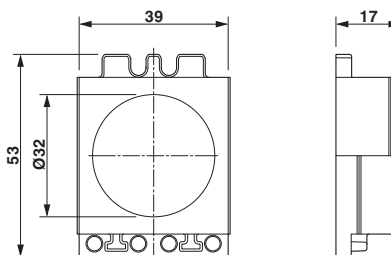

Cable sleeve - CES-LTPG-GY-32 - 0801706

Technical data

General

No. of conductors	1
Material	SEBS
	SEBS (halogen-free)
Flammability rating according to UL 94	V0
Color	gray

Standards and Regulations

Connection in acc. with standard	CUL
Flammability rating according to UL 94	V0

Environmental Product Compliance

China RoHS	Environmentally friendly use period: unlimited = EFUP-e
	No hazardous substances above threshold values

Drawings

Dimensional drawing

Dimensional drawing

Classifications

eCl@ss

eCl@ss 10.0.1	27144425
eCl@ss 11.0	27144425
eCl@ss 4.0	27081000
eCl@ss 4.1	27081000
eCl@ss 5.0	27081000
eCl@ss 5.1	27081000
eCl@ss 6.0	27081000
eCl@ss 7.0	27069220
eCl@ss 9.0	27144425