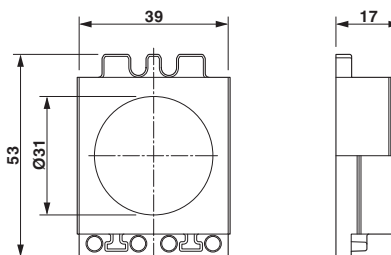

Cable sleeve - CES-LTPG-GY-31 - 0801705

Technical data

General

No. of conductors	1
Material	SEBS
	SEBS (halogen-free)
Flammability rating according to UL 94	V0
Color	gray

Standards and Regulations

Connection in acc. with standard	CUL
Flammability rating according to UL 94	V0

Environmental Product Compliance

China RoHS	Environmentally friendly use period: unlimited = EFUP-e
	No hazardous substances above threshold values

Drawings

Dimensional drawing

Dimensional drawing

Classifications

eCl@ss

eCl@ss 10.0.1	27144425
eCl@ss 11.0	27144425
eCl@ss 4.0	27081000
eCl@ss 4.1	27081000
eCl@ss 5.0	27081000
eCl@ss 5.1	27081000
eCl@ss 6.0	27081000
eCl@ss 7.0	27069220
eCl@ss 9.0	27144425