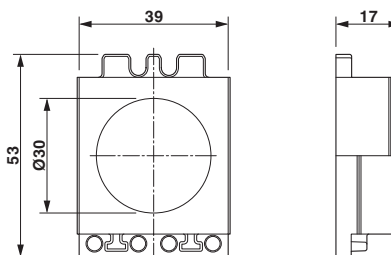

Cable sleeve - CES-LTPG-GY-30 - 0801703

Technical data

General

No. of conductors	1
Material	SEBS
	SEBS (halogen-free)
Flammability rating according to UL 94	V0
Color	gray

Standards and Regulations

Connection in acc. with standard	CUL
Flammability rating according to UL 94	V0

Environmental Product Compliance

China RoHS	Environmentally friendly use period: unlimited = EFUP-e
	No hazardous substances above threshold values

Drawings

Dimensional drawing

Dimensional drawing

Classifications

eCl@ss

eCl@ss 10.0.1	27144425
eCl@ss 11.0	27144425
eCl@ss 4.0	27081000
eCl@ss 4.1	27081000
eCl@ss 5.0	27081000
eCl@ss 5.1	27081000
eCl@ss 6.0	27081000
eCl@ss 7.0	27069220
eCl@ss 9.0	27144425