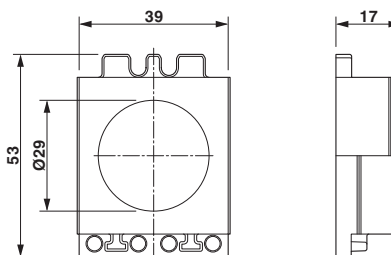

#### Dimensions

External cable diameter	1x 28 mm ... 29 mm
Length	53 mm
Width	39 mm
Height	17 mm

## Drawings

Dimensional drawing

Dimensional drawing