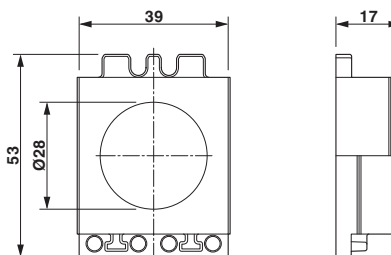

Cable sleeve - CES-LTPG-GY-28 - 0801701

Technical data

General

No. of conductors	1
Material	SEBS
	SEBS (halogen-free)
Flammability rating according to UL 94	V0
Color	gray

Standards and Regulations

Connection in acc. with standard	CUL
Flammability rating according to UL 94	V0

Environmental Product Compliance

China RoHS	Environmentally friendly use period: unlimited = EFUP-e
	No hazardous substances above threshold values

Drawings

Dimensional drawing

Dimensional drawing

Classifications

eCl@ss

eCl@ss 10.0.1	27144425
eCl@ss 11.0	27144425
eCl@ss 4.0	27081000
eCl@ss 4.1	27081000
eCl@ss 5.0	27081000
eCl@ss 5.1	27081000
eCl@ss 6.0	27081000
eCl@ss 7.0	27069220
eCl@ss 9.0	27144425