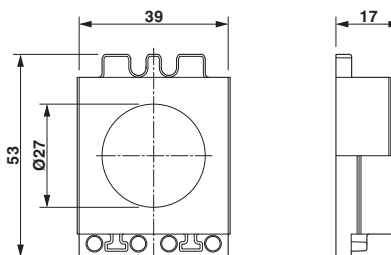

Cable sleeve - CES-LTPG-GY-27 - 0801700

Technical data

General

No. of conductors	1
Material	SEBS
	SEBS (halogen-free)
Flammability rating according to UL 94	V0
Color	gray

Standards and Regulations

Connection in acc. with standard	CUL
Flammability rating according to UL 94	V0

Environmental Product Compliance

China RoHS	Environmentally friendly use period: unlimited = EFUP-e
	No hazardous substances above threshold values

Drawings

Dimensional drawing

Dimensional drawing

Classifications

eCl@ss

eCl@ss 10.0.1	27144425
eCl@ss 11.0	27144425
eCl@ss 4.0	27081000
eCl@ss 4.1	27081000
eCl@ss 5.0	27081000
eCl@ss 5.1	27081000
eCl@ss 6.0	27081000
eCl@ss 7.0	27069220
eCl@ss 9.0	27144425