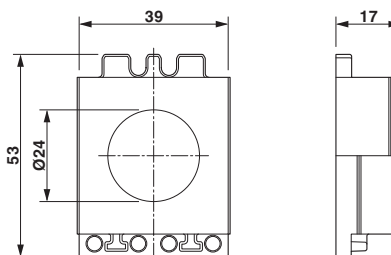

#### Dimensions

External cable diameter	1x 23 mm ... 24 mm
Length	53 mm
Width	39 mm
Height	17 mm

## Drawings

Dimensional drawing

Dimensional drawing