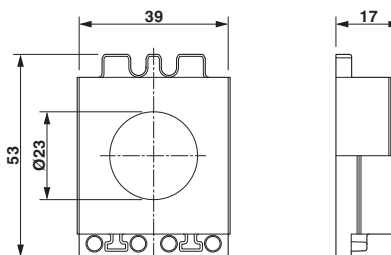

#### Dimensions

External cable diameter	1x 22 mm ... 23 mm
Length	53 mm
Width	39 mm
Height	17 mm

## Drawings

Dimensional drawing

Dimensional drawing