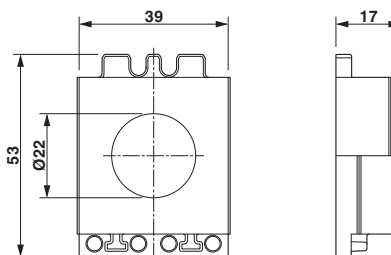

#### Dimensions

External cable diameter	1x 21 mm ... 22 mm
Length	53 mm
Width	39 mm
Height	17 mm

## Drawings

Dimensional drawing

Dimensional drawing