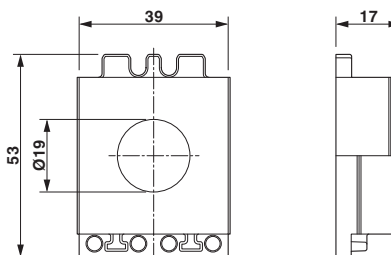

Cable sleeve - CES-LTPG-GY-19 - 0801691

Technical data

General

No. of conductors	1
Material	SEBS
	SEBS (halogen-free)
Flammability rating according to UL 94	V0
Color	gray

Standards and Regulations

Connection in acc. with standard	CUL
Flammability rating according to UL 94	V0

Environmental Product Compliance

China RoHS	Environmentally friendly use period: unlimited = EFUP-e
	No hazardous substances above threshold values

Drawings

Dimensional drawing

Dimensional drawing

Classifications

eCl@ss

eCl@ss 10.0.1	27144425
eCl@ss 11.0	27144425
eCl@ss 4.0	27081000
eCl@ss 4.1	27081000
eCl@ss 5.0	27081000
eCl@ss 5.1	27081000
eCl@ss 6.0	27081000
eCl@ss 7.0	27069220
eCl@ss 9.0	27144425