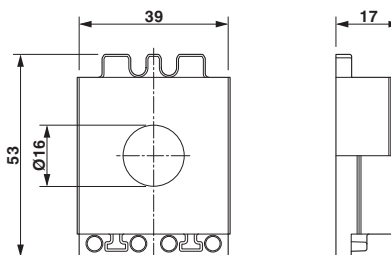

Cable sleeve - CES-LTPG-GY-16 - 0801688

Technical data

General

No. of conductors	1
Material	SEBS
	SEBS (halogen-free)
Flammability rating according to UL 94	V0
Color	gray

Standards and Regulations

Connection in acc. with standard	CUL
Flammability rating according to UL 94	V0

Environmental Product Compliance

China RoHS	Environmentally friendly use period: unlimited = EFUP-e
	No hazardous substances above threshold values

Drawings

Dimensional drawing

Dimensional drawing

Classifications

eCl@ss

eCl@ss 10.0.1	27144425
eCl@ss 11.0	27144425
eCl@ss 4.0	27081000
eCl@ss 4.1	27081000
eCl@ss 5.0	27081000
eCl@ss 5.1	27081000
eCl@ss 6.0	27081000
eCl@ss 7.0	27069220
eCl@ss 9.0	27144425