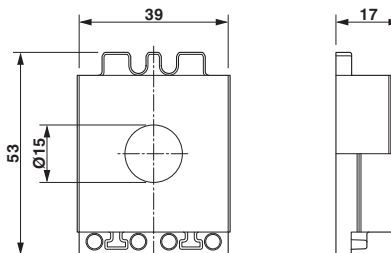

Cable sleeve - CES-LTPG-GY-15 - 0801687

Technical data

General

No. of conductors	1
Material	SEBS
	SEBS (halogen-free)
Flammability rating according to UL 94	V0
Color	gray

Standards and Regulations

Connection in acc. with standard	CUL
Flammability rating according to UL 94	V0

Environmental Product Compliance

China RoHS	Environmentally friendly use period: unlimited = EFUP-e
	No hazardous substances above threshold values

Drawings

Dimensional drawing

Dimensional drawing

Classifications

eCl@ss

eCl@ss 10.0.1	27144425
eCl@ss 11.0	27144425
eCl@ss 4.0	27081000
eCl@ss 4.1	27081000
eCl@ss 5.0	27081000
eCl@ss 5.1	27081000
eCl@ss 6.0	27081000
eCl@ss 7.0	27069220
eCl@ss 9.0	27144425