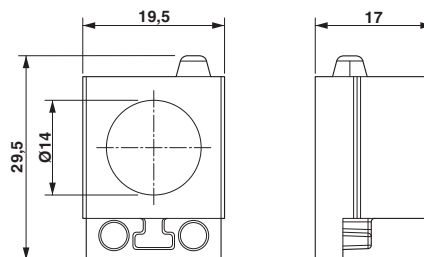

Cable sleeve - CES-STPG-GY-14 - 0801686

Technical data

General

No. of conductors	1
Material	SEBS
	SEBS (halogen-free)
Flammability rating according to UL 94	V0
Color	gray

Standards and Regulations

Connection in acc. with standard	CUL
Flammability rating according to UL 94	V0

Environmental Product Compliance

China RoHS	Environmentally friendly use period: unlimited = EFUP-e
	No hazardous substances above threshold values

Drawings

Dimensional drawing

Dimensional drawing

Classifications

eCl@ss

eCl@ss 10.0.1	27144425
eCl@ss 11.0	27144425
eCl@ss 4.0	27081000
eCl@ss 4.1	27081000
eCl@ss 5.0	27081000
eCl@ss 5.1	27081000
eCl@ss 6.0	27081000
eCl@ss 7.0	27069220
eCl@ss 9.0	27144425