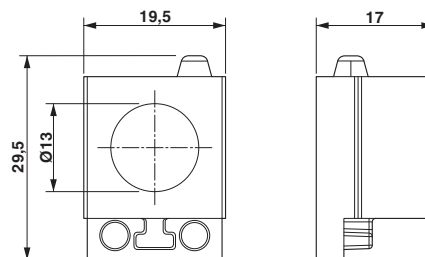

Cable sleeve - CES-STPG-GY-13 - 0801685

Technical data

General

No. of conductors	1
Material	SEBS
	SEBS (halogen-free)
Flammability rating according to UL 94	V0
Color	gray

Standards and Regulations

Connection in acc. with standard	CUL
Flammability rating according to UL 94	V0

Environmental Product Compliance

China RoHS	Environmentally friendly use period: unlimited = EFUP-e
	No hazardous substances above threshold values

Drawings

Dimensional drawing

Dimensional drawing

Classifications

eCl@ss

eCl@ss 10.0.1	27144425
eCl@ss 11.0	27144425
eCl@ss 4.0	27081000
eCl@ss 4.1	27081000
eCl@ss 5.0	27081000
eCl@ss 5.1	27081000
eCl@ss 6.0	27081000
eCl@ss 7.0	27069220
eCl@ss 9.0	27144425