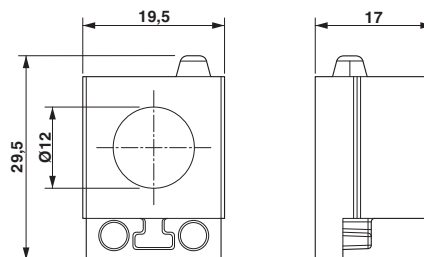

#### Dimensions

External cable diameter	1x 11 mm ... 12 mm
Length	29.5 mm
Width	19.5 mm
Height	17 mm

## Drawings

Dimensional drawing

Dimensional drawing