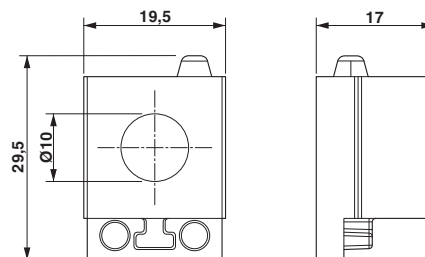

Cable sleeve - CES-STPG-GY-10 - 0801682

Technical data

General

No. of conductors	1
Material	SEBS
	SEBS (halogen-free)
Flammability rating according to UL 94	V0
Color	gray

Standards and Regulations

Connection in acc. with standard	CUL
Flammability rating according to UL 94	V0

Environmental Product Compliance

China RoHS	Environmentally friendly use period: unlimited = EFUP-e
	No hazardous substances above threshold values

Drawings

Dimensional drawing

Dimensional drawing

Classifications

eCl@ss

eCl@ss 10.0.1	27144425
eCl@ss 11.0	27144425
eCl@ss 4.0	27081000
eCl@ss 4.1	27081000
eCl@ss 5.0	27081000
eCl@ss 5.1	27081000
eCl@ss 6.0	27081000
eCl@ss 7.0	27069220
eCl@ss 9.0	27144425