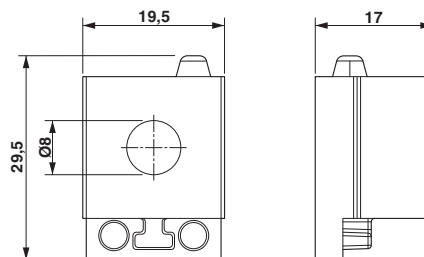

Cable sleeve - CES-STPG-GY-8 - 0801679

Technical data

General

No. of conductors	1
Material	SEBS
	SEBS (halogen-free)
Flammability rating according to UL 94	V0
Color	gray

Standards and Regulations

Connection in acc. with standard	CUL
Flammability rating according to UL 94	V0

Environmental Product Compliance

China RoHS	Environmentally friendly use period: unlimited = EFUP-e
	No hazardous substances above threshold values

Drawings

Dimensional drawing

Dimensional drawing

Classifications

eCl@ss

eCl@ss 10.0.1	27144425
eCl@ss 11.0	27144425
eCl@ss 4.0	27081000
eCl@ss 4.1	27081000
eCl@ss 5.0	27081000
eCl@ss 5.1	27081000
eCl@ss 6.0	27081000
eCl@ss 7.0	27069220
eCl@ss 9.0	27144425