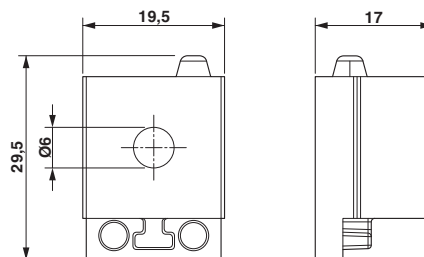

#### Dimensions

External cable diameter	1x 5 mm ... 6 mm
Length	29.5 mm
Width	19.5 mm
Height	17 mm

## Drawings

Dimensional drawing

Dimensional drawing