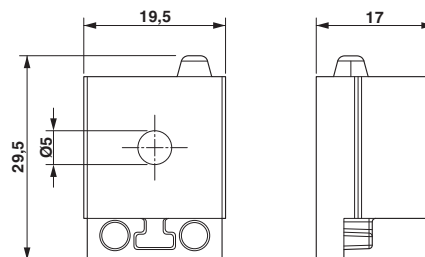

Cable sleeve - CES-STPG-GY-5 - 0801675

Technical data

General

No. of conductors	1
Material	SEBS
	SEBS (halogen-free)
Flammability rating according to UL 94	V0
Color	gray

Standards and Regulations

Connection in acc. with standard	CUL
Flammability rating according to UL 94	V0

Environmental Product Compliance

China RoHS	Environmentally friendly use period: unlimited = EFUP-e
	No hazardous substances above threshold values

Drawings

Dimensional drawing

Dimensional drawing

Classifications

eCl@ss

eCl@ss 10.0.1	27144425
eCl@ss 11.0	27144425
eCl@ss 4.0	27081000
eCl@ss 4.1	27081000
eCl@ss 5.0	27081000
eCl@ss 5.1	27081000
eCl@ss 6.0	27081000
eCl@ss 7.0	27069220
eCl@ss 9.0	27144425