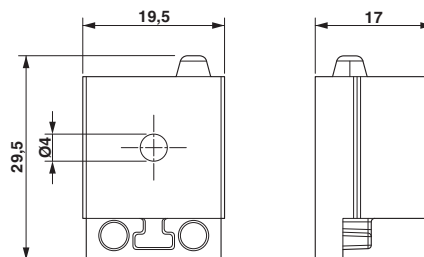

Cable sleeve - CES-STPG-GY-4 - 0801674

Technical data

General

No. of conductors	1
Material	SEBS
	SEBS (halogen-free)
Flammability rating according to UL 94	V0
Color	gray

Standards and Regulations

Connection in acc. with standard	CUL
Flammability rating according to UL 94	V0

Environmental Product Compliance

China RoHS	Environmentally friendly use period: unlimited = EFUP-e
	No hazardous substances above threshold values

Drawings

Dimensional drawing

Dimensional drawing

Classifications

eCl@ss

eCl@ss 10.0.1	27144425
eCl@ss 11.0	27144425
eCl@ss 4.0	27081000
eCl@ss 4.1	27081000
eCl@ss 5.0	27081000
eCl@ss 5.1	27081000
eCl@ss 6.0	27081000
eCl@ss 7.0	27069220
eCl@ss 9.0	27144425