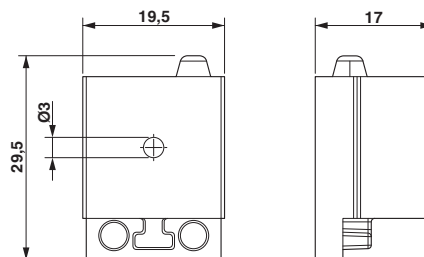

Cable sleeve - CES-STPG-GY-3 - 0801673

Technical data

General

No. of conductors	1
Material	SEBS
	SEBS (halogen-free)
Flammability rating according to UL 94	V0
Color	gray

Standards and Regulations

Connection in acc. with standard	CUL
Flammability rating according to UL 94	V0

Environmental Product Compliance

China RoHS	Environmentally friendly use period: unlimited = EFUP-e
	No hazardous substances above threshold values

Drawings

Dimensional drawing

Dimensional drawing

Classifications

eCl@ss

eCl@ss 10.0.1	27144425
eCl@ss 11.0	27144425
eCl@ss 4.0	27081000
eCl@ss 4.1	27081000
eCl@ss 5.0	27081000
eCl@ss 5.1	27081000
eCl@ss 6.0	27081000
eCl@ss 7.0	27069220
eCl@ss 9.0	27144425