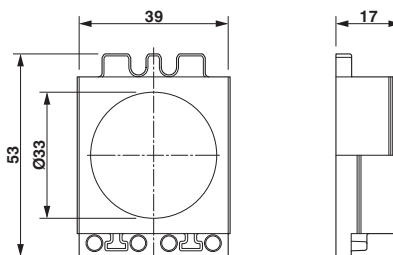

#### Dimensions

External cable diameter	1x 32 mm ... 33 mm
Length	53 mm
Width	39 mm
Height	17 mm

## Drawings

Dimensional drawing

Dimensional drawing