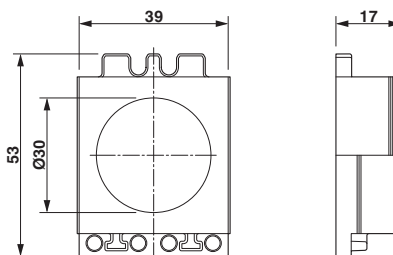

Dimensions

External cable diameter	1x 29 mm ... 30 mm
Length	53 mm
Width	39 mm
Height	17 mm

Ambient conditions

Degree of protection	IP54 (Observe the assembly instructions)
Ambient temperature (operation)	-40 °C ... 125 °C (static)

Cable sleeve - CES-LRG-BK-30 - 0801650

Technical data

General

No. of conductors	1
Material	NBR
	NBR
Color	black

Environmental Product Compliance

China RoHS	Environmentally friendly use period: unlimited = EFUP-e
	No hazardous substances above threshold values

Drawings

Dimensional drawing

Dimensional drawing

Classifications

eCl@ss

eCl@ss 10.0.1	27144425
eCl@ss 11.0	27144425
eCl@ss 4.0	27081000
eCl@ss 4.1	27081000
eCl@ss 5.0	27081000
eCl@ss 5.1	27081000
eCl@ss 6.0	27081000
eCl@ss 7.0	27069220
eCl@ss 9.0	27144425