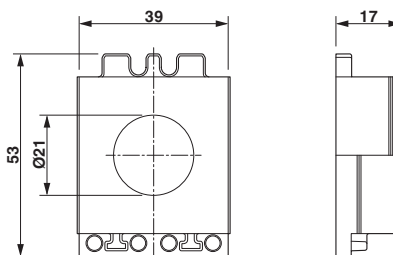

#### Dimensions

External cable diameter	1x 20 mm ... 21 mm
Length	53 mm
Width	39 mm
Height	17 mm

## Drawings

Dimensional drawing

Dimensional drawing