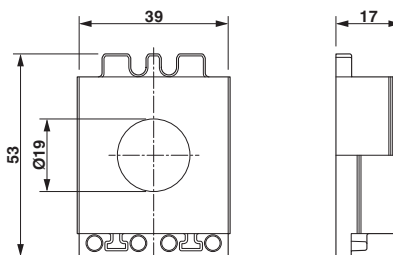

Technical data

Dimensions

External cable diameter	1x 18 mm ... 19 mm
Length	53 mm
Width	39 mm
Height	17 mm

Ambient conditions

Degree of protection	IP54
Ambient temperature (operation)	-40 °C ... 125 °C (static)

Cable sleeve - CES-LRG-BK-19 - 0801629

Technical data

General

No. of conductors	1
Material	NBR
	NBR
Color	black

Environmental Product Compliance

China RoHS	Environmentally friendly use period: unlimited = EFUP-e
	No hazardous substances above threshold values

Drawings

Dimensional drawing

Dimensional drawing

Classifications

eCl@ss

eCl@ss 10.0.1	27144425
eCl@ss 11.0	27144425
eCl@ss 4.0	27081000
eCl@ss 4.1	27081000
eCl@ss 5.0	27081000
eCl@ss 5.1	27081000
eCl@ss 6.0	27081000
eCl@ss 7.0	27069220
eCl@ss 9.0	27144425