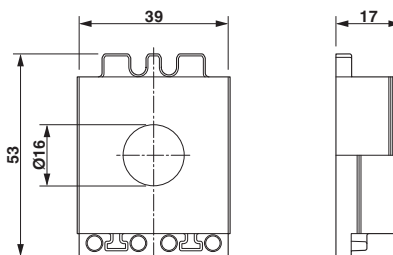

#### Dimensions

External cable diameter	1x 15 mm ... 16 mm
Length	53 mm
Width	39 mm
Height	17 mm

## Drawings

Dimensional drawing

Dimensional drawing