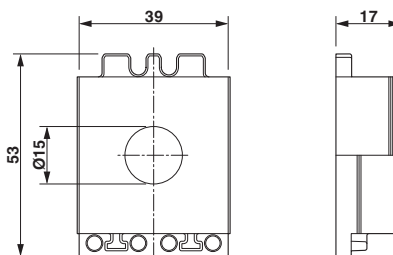

Technical data

Dimensions

External cable diameter	1x 14 mm ... 15 mm
Length	53 mm
Width	39 mm
Height	17 mm

Ambient conditions

Degree of protection	IP54
Ambient temperature (operation)	-40 °C ... 125 °C (static)

Cable sleeve - CES-LRG-BK-15 - 0801619

Technical data

General

No. of conductors	1
Material	NBR
	NBR
Color	black

Environmental Product Compliance

China RoHS	Environmentally friendly use period: unlimited = EFUP-e
	No hazardous substances above threshold values

Drawings

Dimensional drawing

Dimensional drawing

Classifications

eCl@ss

eCl@ss 10.0.1	27144425
eCl@ss 11.0	27144425
eCl@ss 4.0	27081000
eCl@ss 4.1	27081000
eCl@ss 5.0	27081000
eCl@ss 5.1	27081000
eCl@ss 6.0	27081000
eCl@ss 7.0	27069220
eCl@ss 9.0	27144425