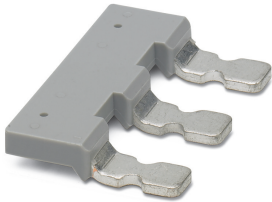

Insertion bridge - EB 3-25 - 0207146

Please be informed that the data shown in this PDF Document is generated from our Online Catalog. Please find the complete data in the user's documentation. Our General Terms of Use for Downloads are valid (<http://phoenixcontact.com/download>)

Insertion bridge, 3-pos., fully insulated

Key Commercial Data

Packing unit	1 pc
Minimum order quantity	10 pc
GTIN	 4 017918 098193
GTIN	4017918098193
Weight per Piece (excluding packing)	63.610 g
Custom tariff number	85366990
Country of origin	Poland

Technical data

Technical data

Color	gray
Material	Copper
Number of positions	3
Pitch	25 mm

Environmental Product Compliance

China RoHS	Environmentally friendly use period: unlimited = EFUP-e
	No hazardous substances above threshold values