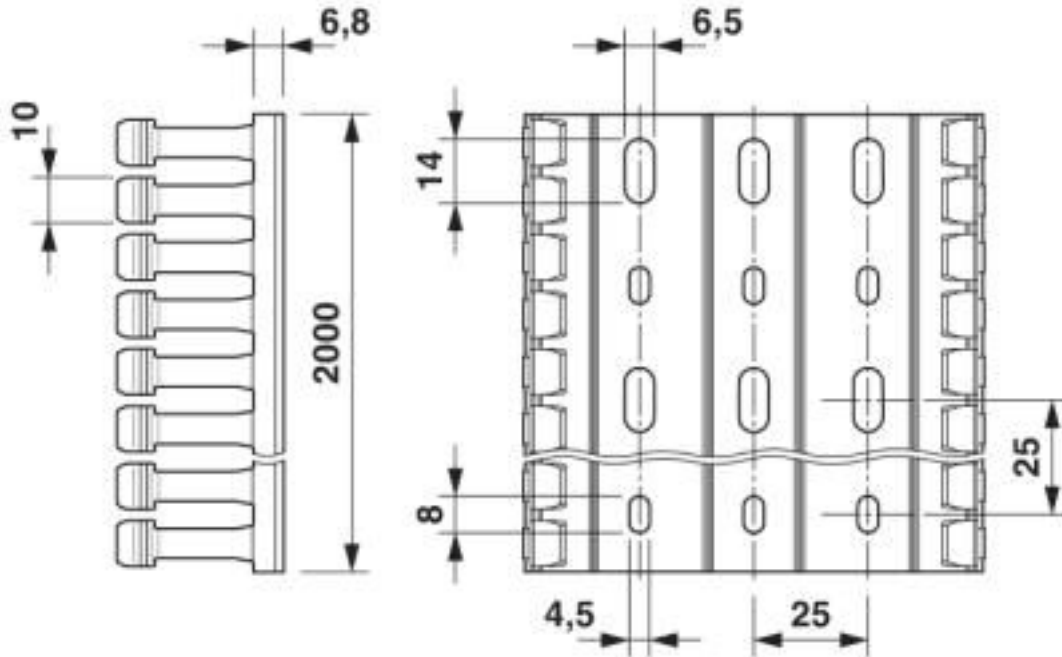

Cable duct - CD 80X40 BU - 3240318

Dimensional drawing

Base perforation according to DIN EN 50085

Classifications

eCl@ss

eCl@ss 10.0.1	27400703
eCl@ss 4.0	27140600
eCl@ss 4.1	27140600
eCl@ss 5.0	27140600
eCl@ss 5.1	27140600
eCl@ss 6.0	27400700
eCl@ss 7.0	27400703
eCl@ss 8.0	27400703
eCl@ss 9.0	27400703

ETIM

ETIM 2.0	EC000012
ETIM 3.0	EC000012
ETIM 4.0	EC000012
ETIM 5.0	EC000012
ETIM 6.0	EC000012