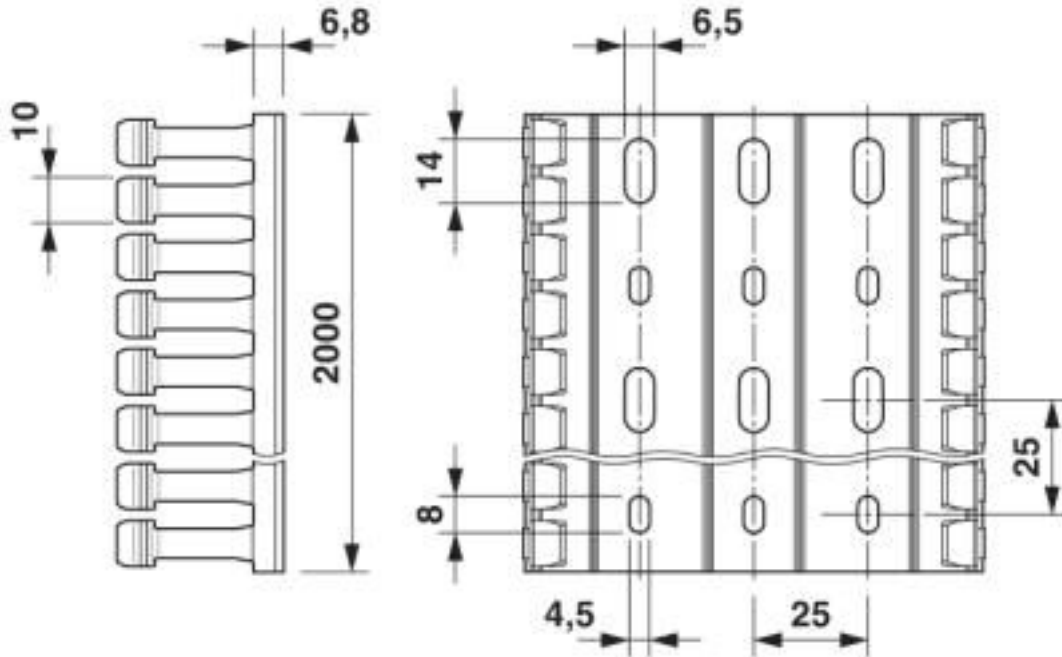

Cable duct - CD 80X25 BU - 3240317

Dimensional drawing

Base perforation according to DIN EN 50085

Classifications

eCl@ss

eCl@ss 10.0.1	27400703
eCl@ss 4.0	27140600
eCl@ss 4.1	27140600
eCl@ss 5.0	27140600
eCl@ss 5.1	27140600
eCl@ss 6.0	27400700
eCl@ss 7.0	27400703
eCl@ss 8.0	27400703
eCl@ss 9.0	27400703

ETIM

ETIM 2.0	EC000012
ETIM 3.0	EC000012
ETIM 4.0	EC000012
ETIM 5.0	EC000012
ETIM 6.0	EC000012