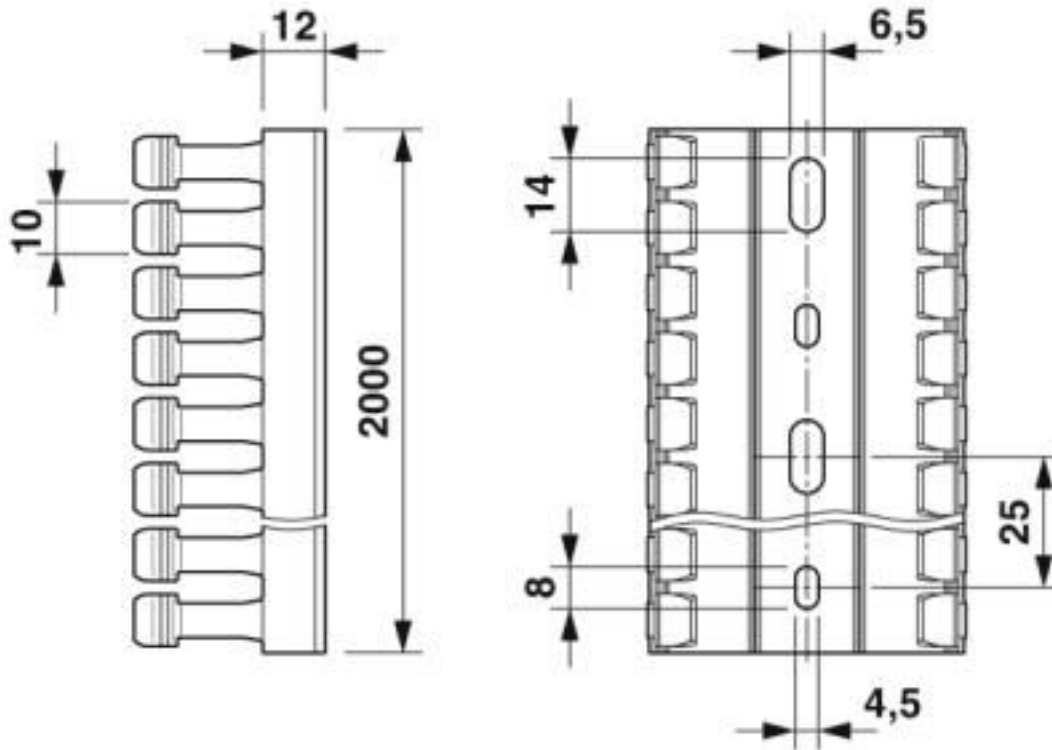

Cable duct - CD 30X60 BU - 3240306

Dimensional drawing

Base perforation according to DIN EN 50085

Classifications

eCl@ss

eCl@ss 10.0.1	27400703
eCl@ss 4.0	27140600
eCl@ss 4.1	27140600
eCl@ss 5.0	27140600
eCl@ss 5.1	27140600
eCl@ss 6.0	27400700
eCl@ss 7.0	27400703
eCl@ss 8.0	27400703
eCl@ss 9.0	27400703

ETIM

ETIM 2.0	EC000012
ETIM 3.0	EC000012