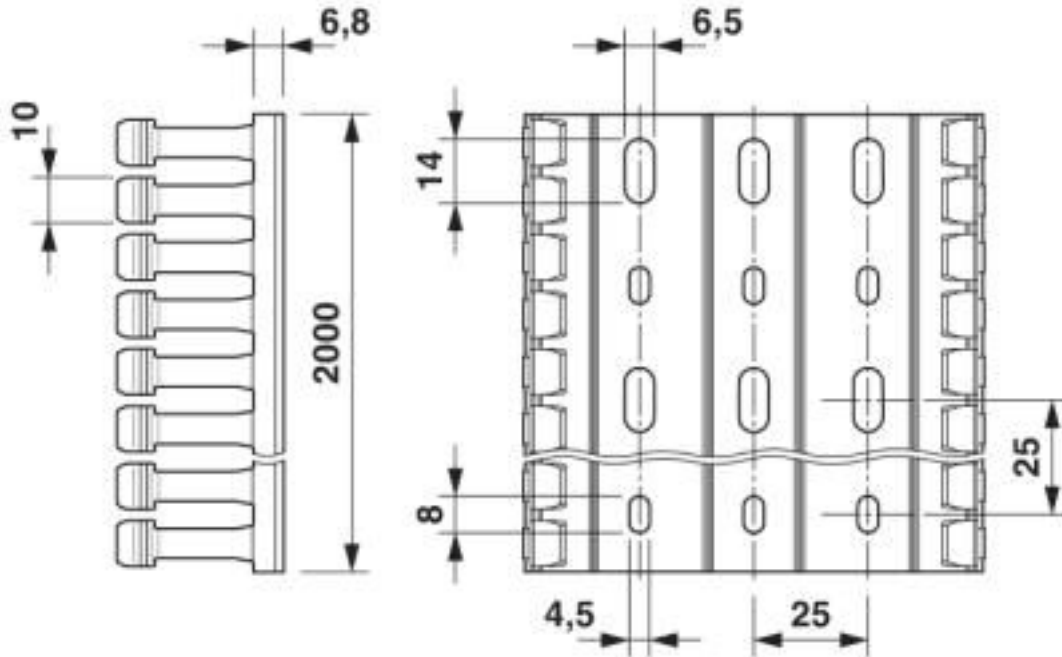

Cable duct - CD 120X60 - 3240196

Dimensional drawing

Base perforation according to DIN EN 50085

Classifications

eCl@ss

eCl@ss 10.0.1	27400703
eCl@ss 4.0	27140600
eCl@ss 4.1	27140600
eCl@ss 5.0	27140600
eCl@ss 5.1	27140600
eCl@ss 6.0	27400700
eCl@ss 7.0	27400703
eCl@ss 8.0	27400703
eCl@ss 9.0	27400703

ETIM

ETIM 2.0	EC000012
ETIM 3.0	EC000012
ETIM 4.0	EC000012
ETIM 5.0	EC000012
ETIM 6.0	EC000012