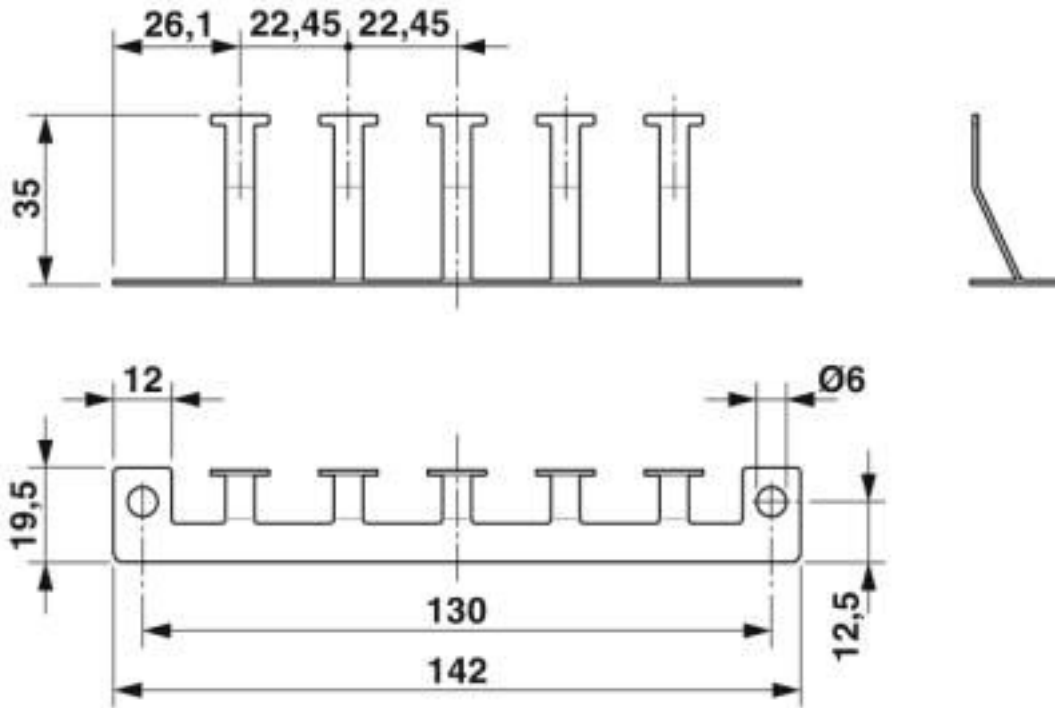

# EMC cable catch rail - KEL-EMV 24-5 - 3063510

## Technical data

## Drawings

Dimensional drawing

Dimensional drawing