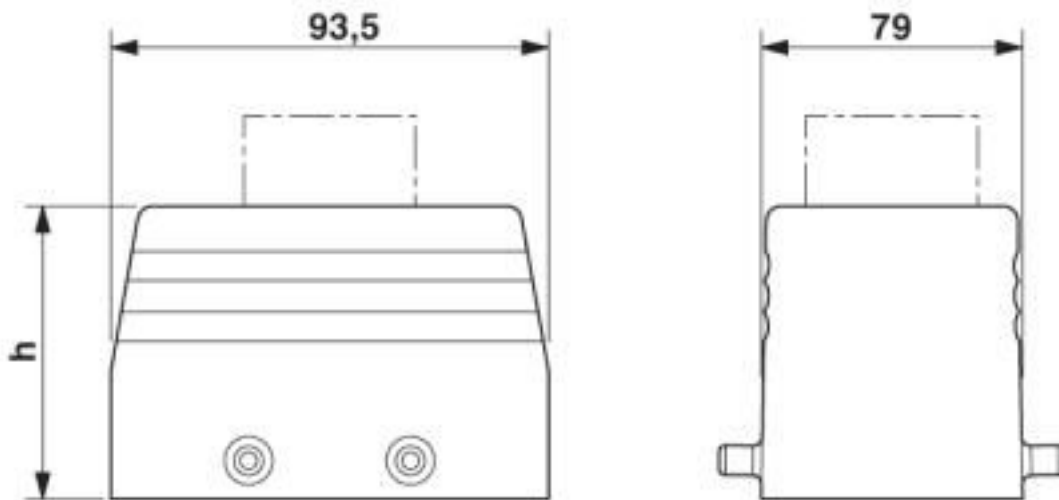

#### Dimensions

Height	80 mm
Width	79 mm
Length	94 mm
Wrench size, union nut	37 mm
External cable diameter	18 mm ... 27 mm

### General

Note	For contact inserts HC-B32, DD144, M
Size	B32
Housing type	Sleeve housing
Color	gray aluminum
Locking type	for double locking latch
No. of cable outlets	1
Cable outlet	straight
Screw connection	with
Type of the screw connection	1x Pg29
Housing material	Aluminum die-cast
Housing surface material	Powder-coated, gray
Cable gland material	Nickel-plated brass
Cable seal material	NBR

## Drawings

Dimensional drawing

Dimensional drawing