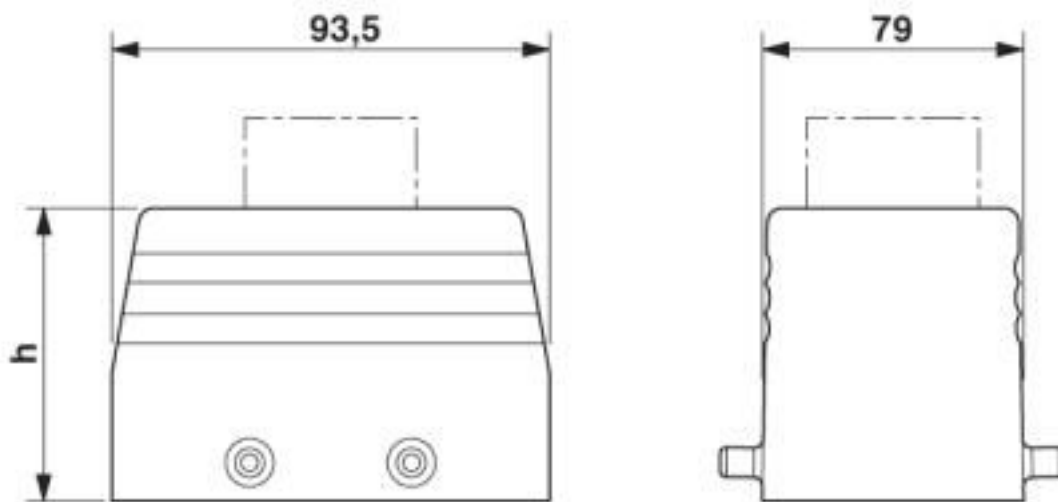

Housing - HC-B 32-TFQ-80/M1PG21G - 1775677

Technical data

General

Note	For contact inserts HC-B32, DD144, M
Size	B32
Housing type	Sleeve housing
Color	gray aluminum
Locking type	for double locking latch
No. of cable outlets	1
Cable outlet	straight
Screw connection	with
Type of the screw connection	1x Pg21
Housing material	Aluminum die-cast
Housing surface material	Powder-coated, gray
Cable gland material	Nickel-plated brass
Cable seal material	NBR

Environmental Product Compliance

China RoHS	Environmentally friendly use period: unlimited = EFUP-e
	No hazardous substances above threshold values

Drawings

Dimensional drawing

Dimensional drawing