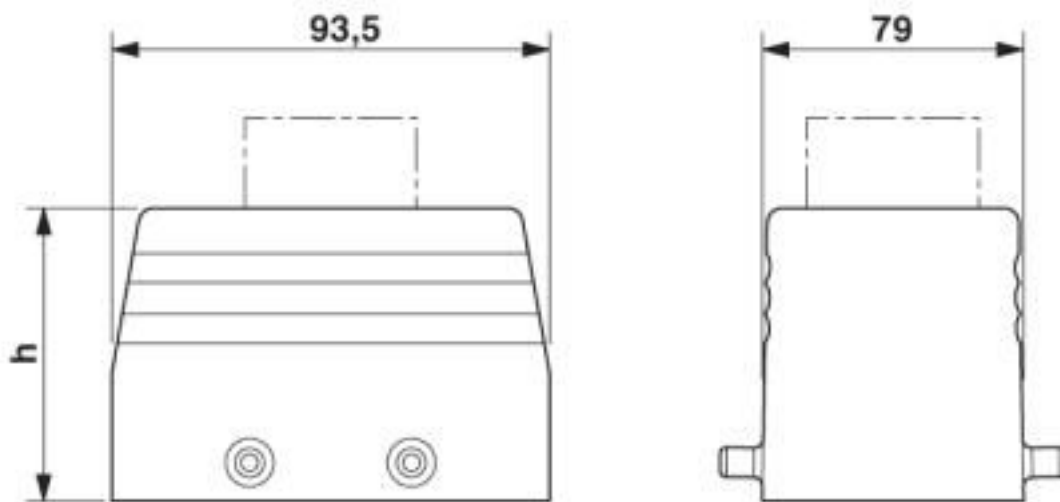

#### Dimensions

Height	80 mm
Width	79 mm
Length	94 mm
Wrench size, union nut	28 mm
External cable diameter	10 mm ... 19 mm

### General

Note	For contact inserts HC-B32, DD144, M
Size	B32
Housing type	Sleeve housing
Color	gray aluminum
Locking type	for double locking latch
No. of cable outlets	1
Cable outlet	lateral
Screw connection	with
Type of the screw connection	1x Pg21
Housing material	Aluminum die-cast
Housing surface material	Powder-coated, gray
Cable gland material	Nickel-plated brass
Cable seal material	NBR

## Drawings

Dimensional drawing

Dimensional drawing