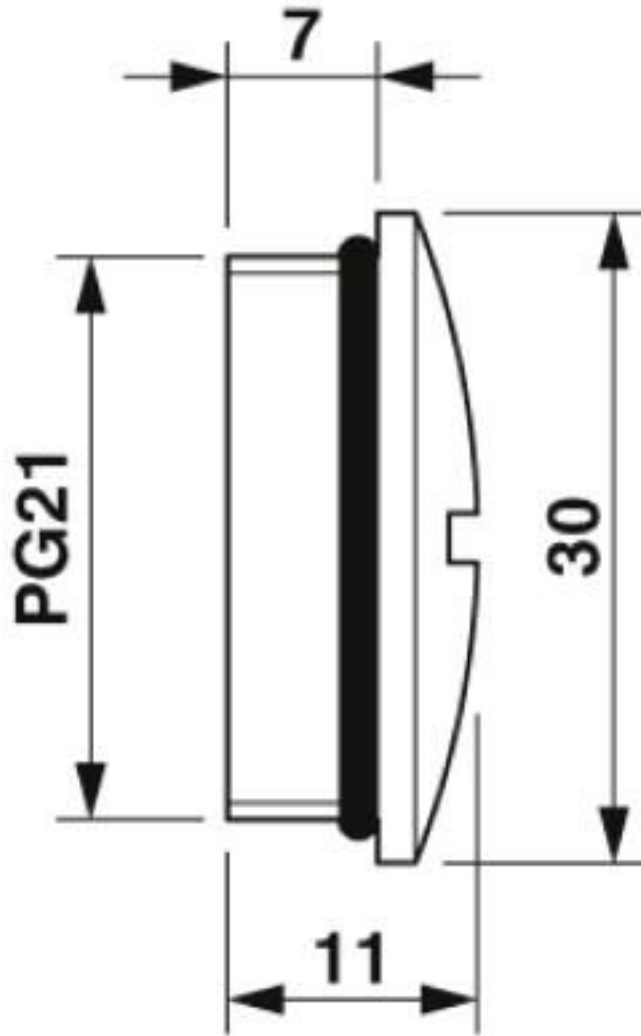

Screw plug - HC-BS-PG21 - 1674529

Dimensional drawing

Filler plugs Pg21

Classifications

eCl@ss

eCl@ss 10.0.1	23111190
eCl@ss 4.0	23111100
eCl@ss 4.1	23111100
eCl@ss 5.0	23111100
eCl@ss 5.1	23111100