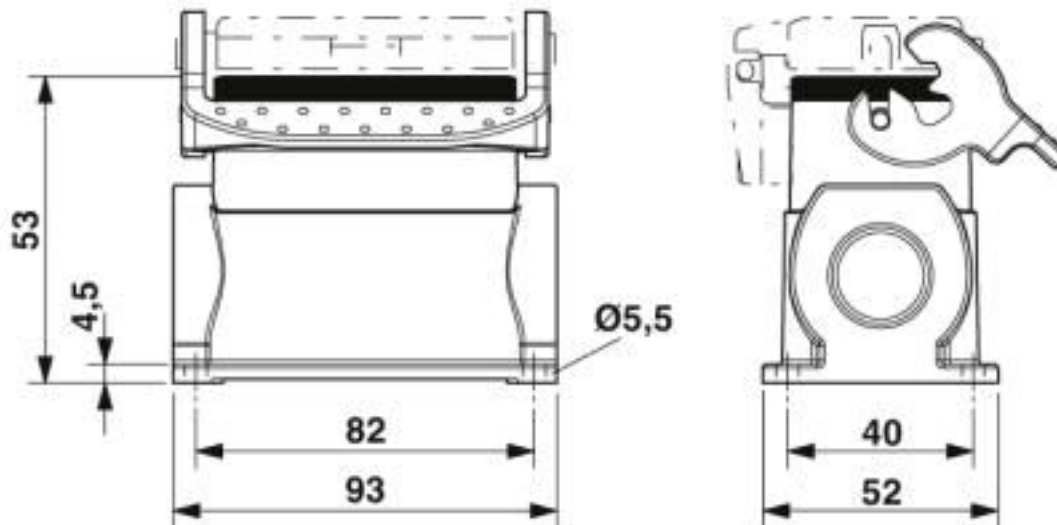

Housing - HC-B 10-SMLD-52/O1M20 - 1646434

Technical data

General

No. of cable outlets	1
Cable outlet	left (view of the opened single locking latch)
Screw connection	none
Type of the screw connection	1x M20
Protective cover	yes
Housing material	Aluminum die-cast
Housing surface material	Powder-coated, gray
Seal material	NBR
Material lock	Stainless steel, handle: PA
Material grip body interlock	PA
Material, protective cover	PA
Assembly instructions	For half and full screw connections

Environmental Product Compliance

China RoHS	Environmentally friendly use period: unlimited = EFUP-e
	No hazardous substances above threshold values

Drawings

Dimensional drawing

Dimensional drawing