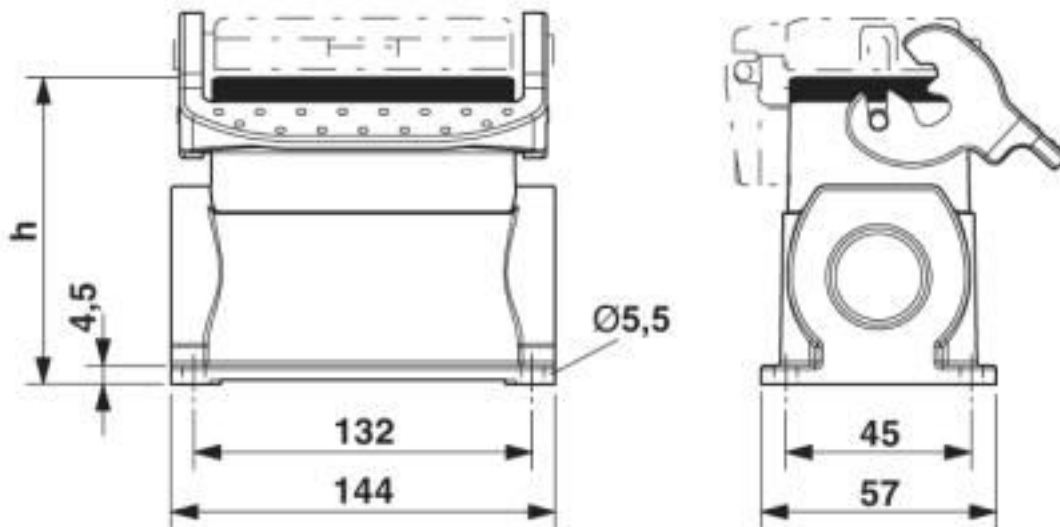

Housing - HC-B 24-SML-68/O1M25 - 1646337

Technical data

General

Housing type	Box mounting bases
Locking type	with single locking latch
No. of cable outlets	1
Cable outlet	left (view of the opened single locking latch)
Screw connection	none
Type of the screw connection	1x M25
Housing material	Aluminum die-cast
Housing surface material	Powder-coated, gray
Seal material	NBR
Material lock	Stainless steel, handle: PA
Material grip body interlock	PA

Environmental Product Compliance

China RoHS	Environmentally friendly use period: unlimited = EFUP-e
	No hazardous substances above threshold values

Drawings

Dimensional drawing

Dimensional drawing