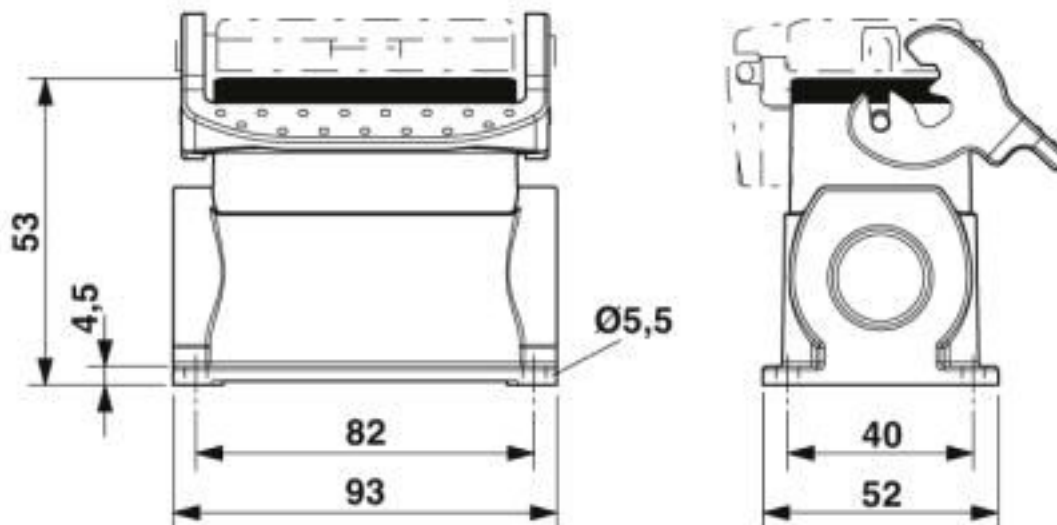

Housing - HC-B 10-SML-52/O1M20 - 1646269

Technical data

General

Housing type	Box mounting bases
Locking type	with single locking latch
No. of cable outlets	1
Cable outlet	left (view of the opened single locking latch)
Screw connection	none
Type of the screw connection	1x M20
Housing material	Aluminum die-cast
Housing surface material	Powder-coated, gray
Seal material	NBR
Material lock	Stainless steel, handle: PA
Material grip body interlock	PA
Assembly instructions	For half and full screw connections

Environmental Product Compliance

China RoHS	Environmentally friendly use period: unlimited = EFUP-e
	No hazardous substances above threshold values

Drawings

Dimensional drawing

Dimensional drawing