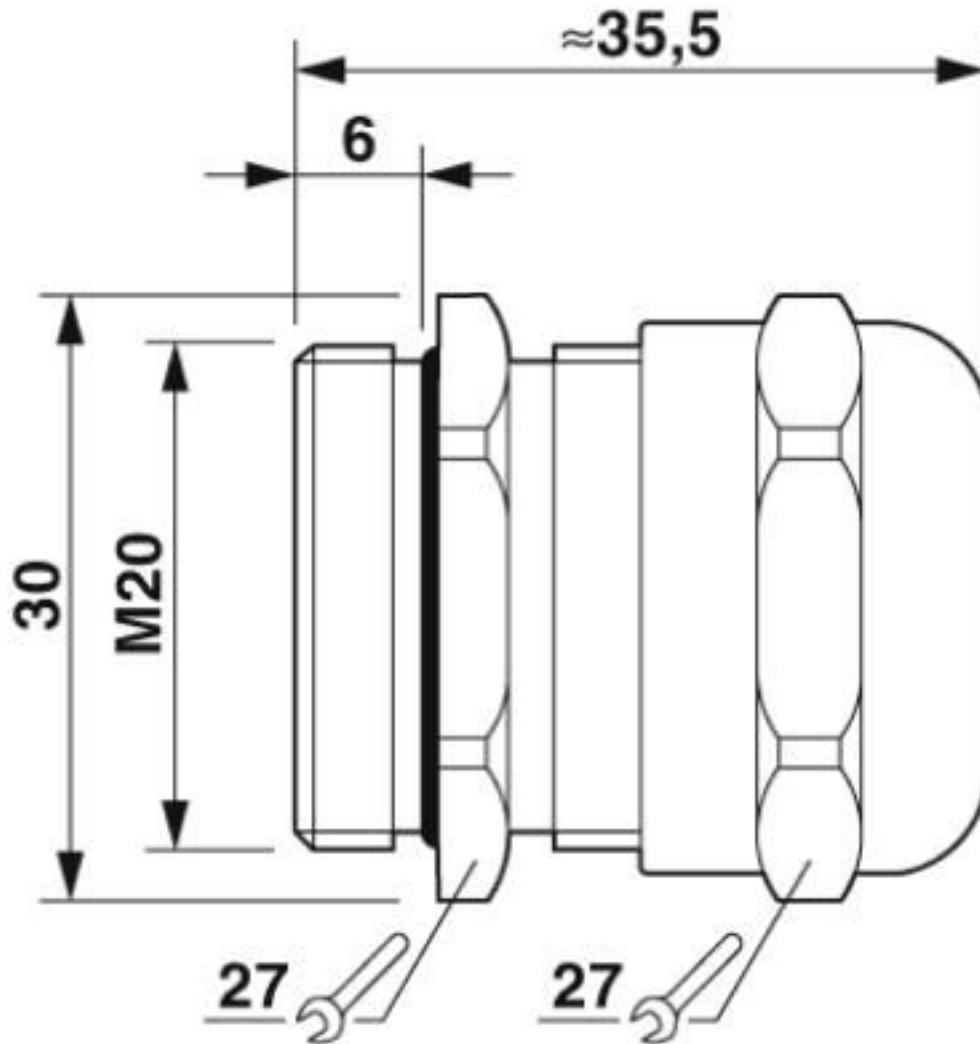

Metal screw connection up to 5 bar, thread length: 6 mm, cable diameter: 11 - 16 mm, WAF 27, screw connection: M20

Key Commercial Data

Packing unit	1 pc
GTIN	 4 017918 941260
GTIN	4017918941260
Weight per Piece (excluding packing)	45.704 g
Custom tariff number	74199990
Country of origin	Germany

Technical data

Dimensions

Length	35.5 mm
Wrench size, union nut	27 mm
Wrench size, support	27 mm
Hexagon angular dimension	30 mm
Length of the connecting thread	6 mm
Feed-through hole diameter	20.1 mm ... 20.2 mm
External cable diameter	11 mm ... 16 mm

Ambient conditions

Degree of protection (IP)	IP68 (up to 5 bar)
Ambient temperature (operation)	-30 °C ... 100 °C

Cable gland - HC-M-KV-M20(11-16) - 1645998

Technical data

General

No. of conductors	1
Cable gland material	Nickel-plated brass
Material, insert	PA
Cable seal material	CR/NBR
Sealing material	NBR (O-ring)
Shielded	no
Thread type on connection side	M20 x 1.5
Torque	7.5 Nm (Union nut) 7.5 Nm (Support sleeve)
Color	silver

Drawings

Cable gland - HC-M-KV-M20(11-16) - 1645998

Dimensional drawing

Dimensional drawing

Classifications

eCl@ss

eCl@ss 10.0.1	27144432
eCl@ss 4.0	27141200
eCl@ss 4.1	27141200
eCl@ss 5.0	27149100
eCl@ss 5.1	27149100