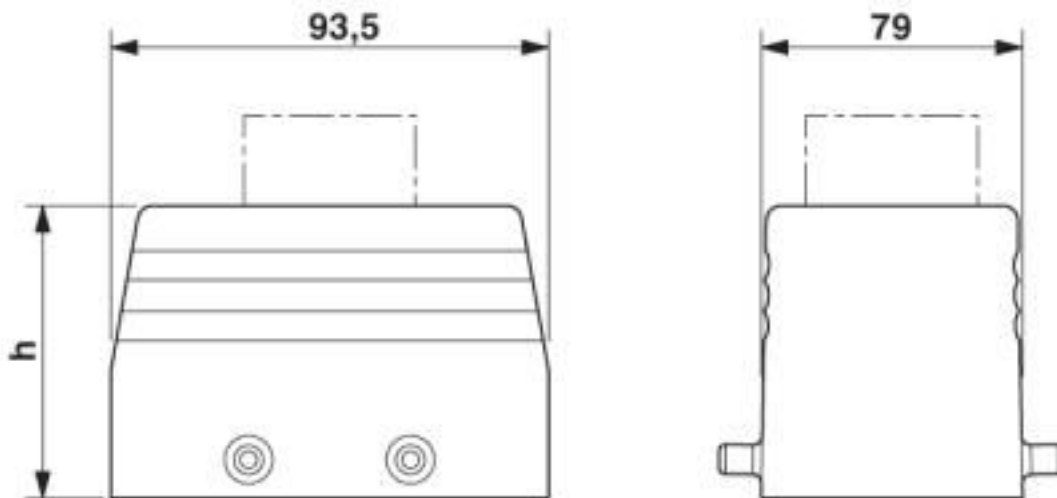

#### Dimensions

Height	80 mm
Width	79 mm
Length	94 mm

### General

Housing type	Sleeve housing
Color	gray
Locking type	for double locking latch
No. of cable outlets	1
Cable outlet	lateral
Screw connection	none
Type of the screw connection	1x M32
Housing material	Aluminum die-cast
Housing surface material	Powder-coated, gray

## Drawings

Dimensional drawing

Dimensional drawing