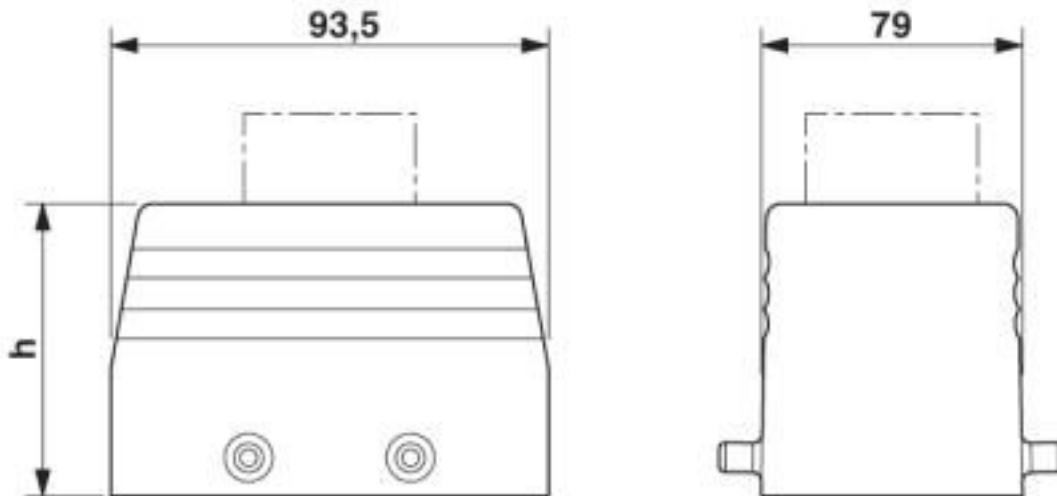

#### Dimensions

Height	80 mm
Width	79 mm
Length	94 mm

### General

Housing type	Sleeve housing
Color	gray aluminum
Locking type	for double locking latch
No. of cable outlets	1
Cable outlet	straight
Screw connection	none
Type of the screw connection	1x M25
Housing material	Aluminum die-cast
Housing surface material	Powder-coated, gray

## Drawings

Dimensional drawing

Dimensional drawing