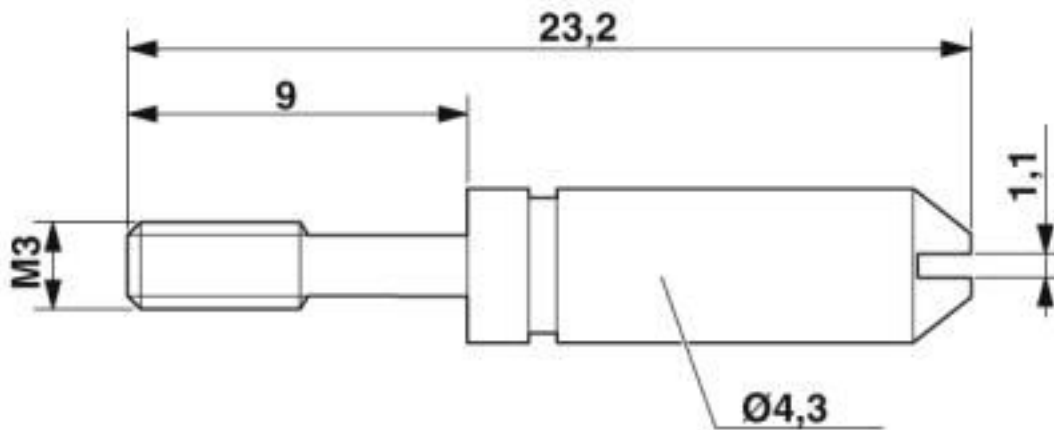

Coding element - HC-CST-MOD - 1636127

Technical data

Environmental Product Compliance

China RoHS	Environmentally Friendly Use Period = 50 years
	For details about hazardous substances go to tab "Downloads", Category "Manufacturer's declaration"

Drawings

Dimensional drawing

Dimensional drawing