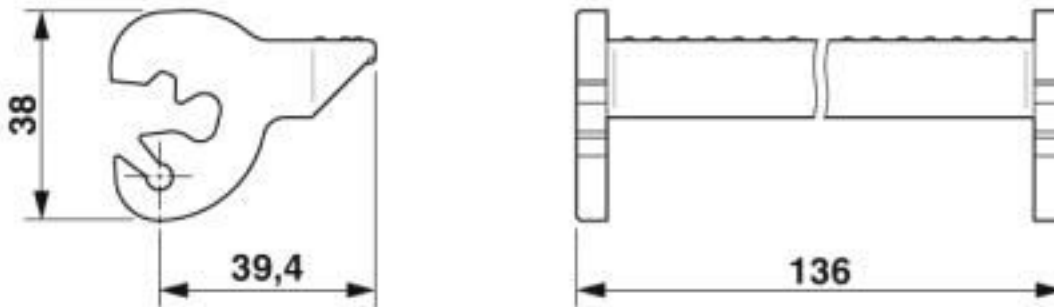

Housing brackets - HC-B 24-LB - 1584677

Technical data

Environmental Product Compliance

	No hazardous substances above threshold values

Drawings

Dimensional drawing

Classifications

eCl@ss

eCl@ss 10.0.1	27440192
eCl@ss 4.0	27378000
eCl@ss 4.1	27378000
eCl@ss 5.0	27379100
eCl@ss 5.1	27379100
eCl@ss 6.0	27379200
eCl@ss 7.0	27379201
eCl@ss 8.0	27379201
eCl@ss 9.0	27440192

ETIM

ETIM 3.0	EC002310
ETIM 4.0	EC002310
ETIM 5.0	EC002310
ETIM 6.0	EC002310
ETIM 7.0	EC002310

UNSPSC

UNSPSC 6.01	30211817
UNSPSC 7.0901	39121416
UNSPSC 11	43172601