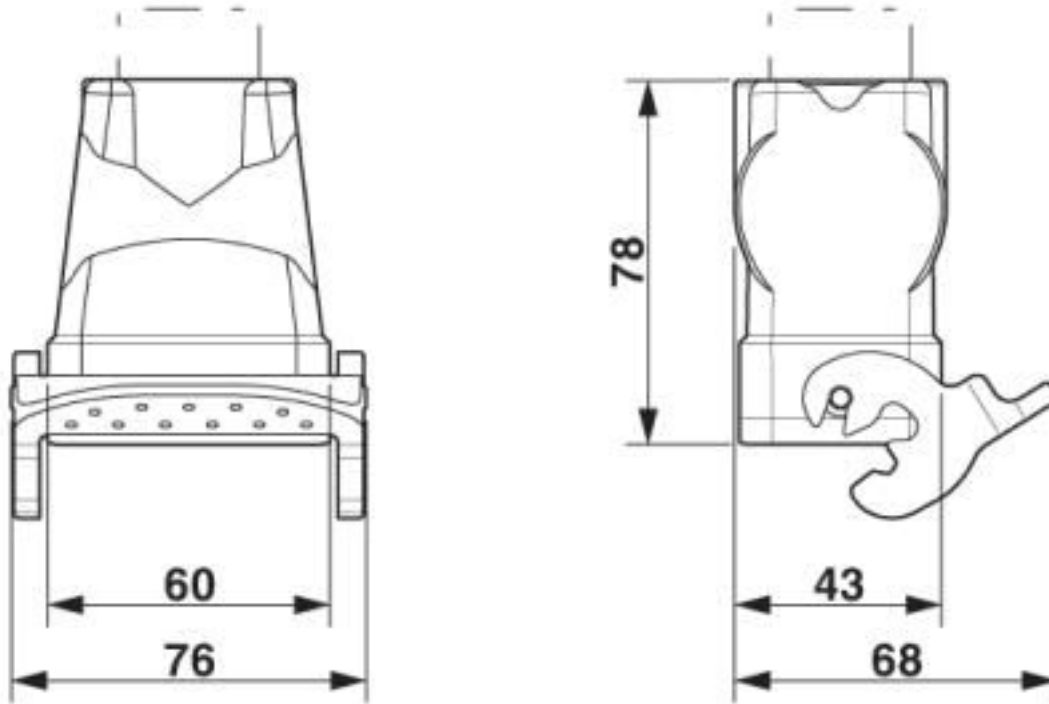

Housing - HC-B 06-KML-H-O1M20 - 1460278

Dimensional drawing

Dimensional drawing

Classifications

eCl@ss

eCl@ss 10.0.1	27440202
eCl@ss 4.0	27140800
eCl@ss 4.1	27140800
eCl@ss 5.0	27143400
eCl@ss 5.1	27261200
eCl@ss 6.0	27261200
eCl@ss 7.0	27440202
eCl@ss 8.0	27440202
eCl@ss 9.0	27440202

ETIM

ETIM 3.0	EC000437
ETIM 4.0	EC000437
ETIM 5.0	EC000437