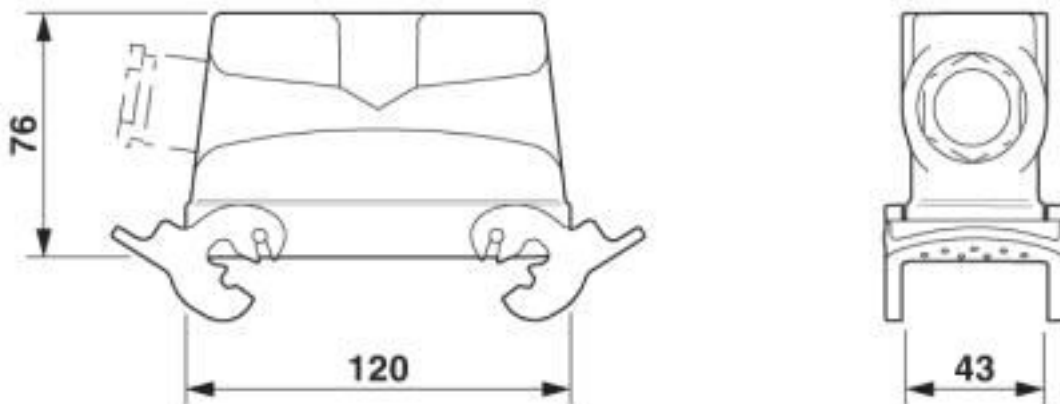

Housing - HC-B 24-TMQ-H-O1M25S - 1460262

Technical data

General

Housing type	Sleeve housing
Locking type	with double locking latch
No. of cable outlets	1
Cable outlet	lateral
Screw connection	none
Type of the screw connection	1x M25
Housing material	Aluminum die-cast
Housing surface material	Powder-coated, gray
Material lock	Stainless steel, handle: PA
Material grip body interlock	PA
Assembly instructions	For half and full screw connections

Environmental Product Compliance

China RoHS	Environmentally friendly use period: unlimited = EFUP-e
	No hazardous substances above threshold values

Drawings

Dimensional drawing

Dimensional drawing

Classifications

eCl@ss

eCl@ss 10.0.1	27440202
eCl@ss 4.0	27140800
eCl@ss 4.1	27140800